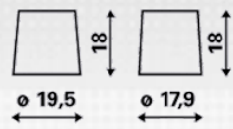

### TECHNICAL INFORMATION

Voltage [V]:	12	Base Hold-down:	B00
Battery Capacity [Ah]:	120	Layout:	0
Cold Cranking Amps (CCA), EN [A]:	780	Terminal Types:	1
Length [mm]:	347	Case Size:	LOT 7
Width [mm]:	173	Weight filled (kg):	30,91
Height [mm]:	234		

DRAWINGS

B00

0

1

∅ 19,5

∅ 17,9

pos.

neg.